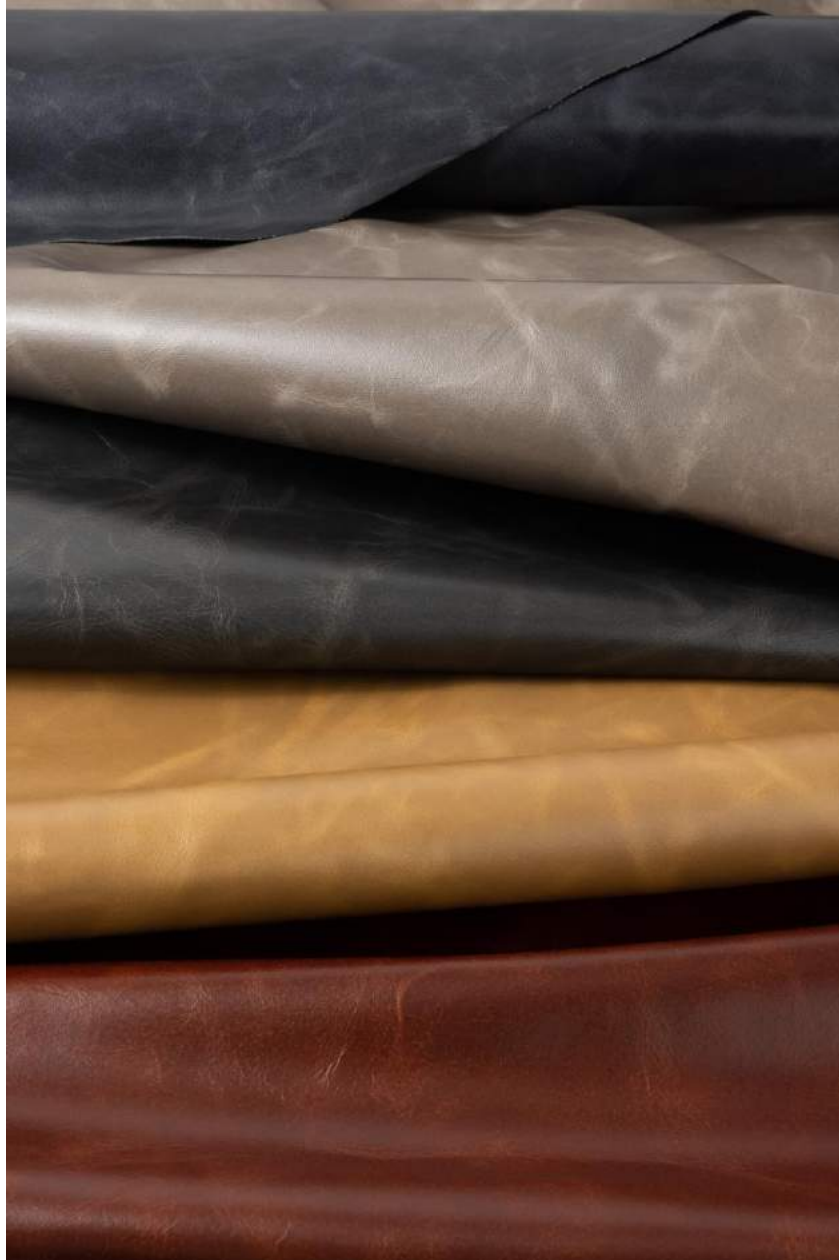

RW

REID WITLIN LTD

- Certified Woman Owned Business -

CIAO BELLA COLLECTION

REID WITLIN LTD.

11968 CHALLENGER COURT MOORPARK, CA 93021

TEL: 818-701-7900 FAX: 818-701-7901 EMAIL: INFO@RWLTD.COM
RWLTD.COM